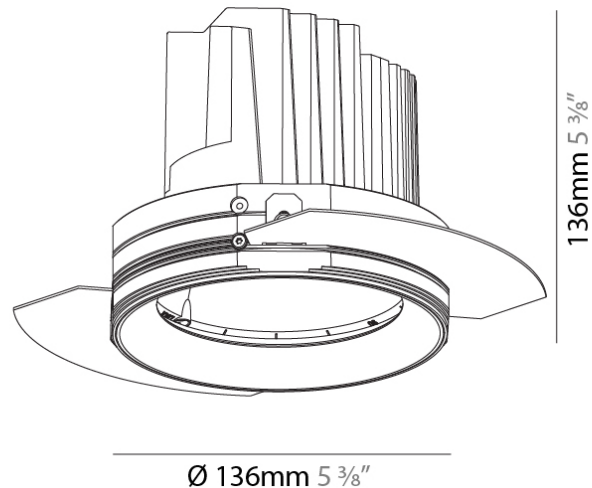

RATINGS AND CERTIFICATIONS

382, F 416-247-9319, www.zaneen.com
Certified by Intertek for North American Standards. To the end of the existing Model #. For assistance on 'custom' specifications, contact zteam@zaneen.com.
In a constant effort to supply the best product, we reserve the right to change specifications or materials without notice. The most recent specification sheets are found at zaneen.com
IP rating: IP20