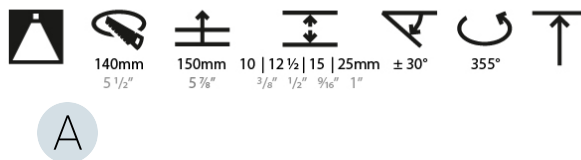

RATINGS AND CERTIFICATIONS

382, F 416-247-9319, www.zaneen.com
Certified by Intertek for North American Standards. To the end of the existing Model #. For assistance on 'custom' specifications, contact zteam@zaneen.com.
In a constant effort to supply the best product, we reserve the right to change specifications or materials without notice. The most recent specification sheets are found at zaneen.com
IP rating: IP20